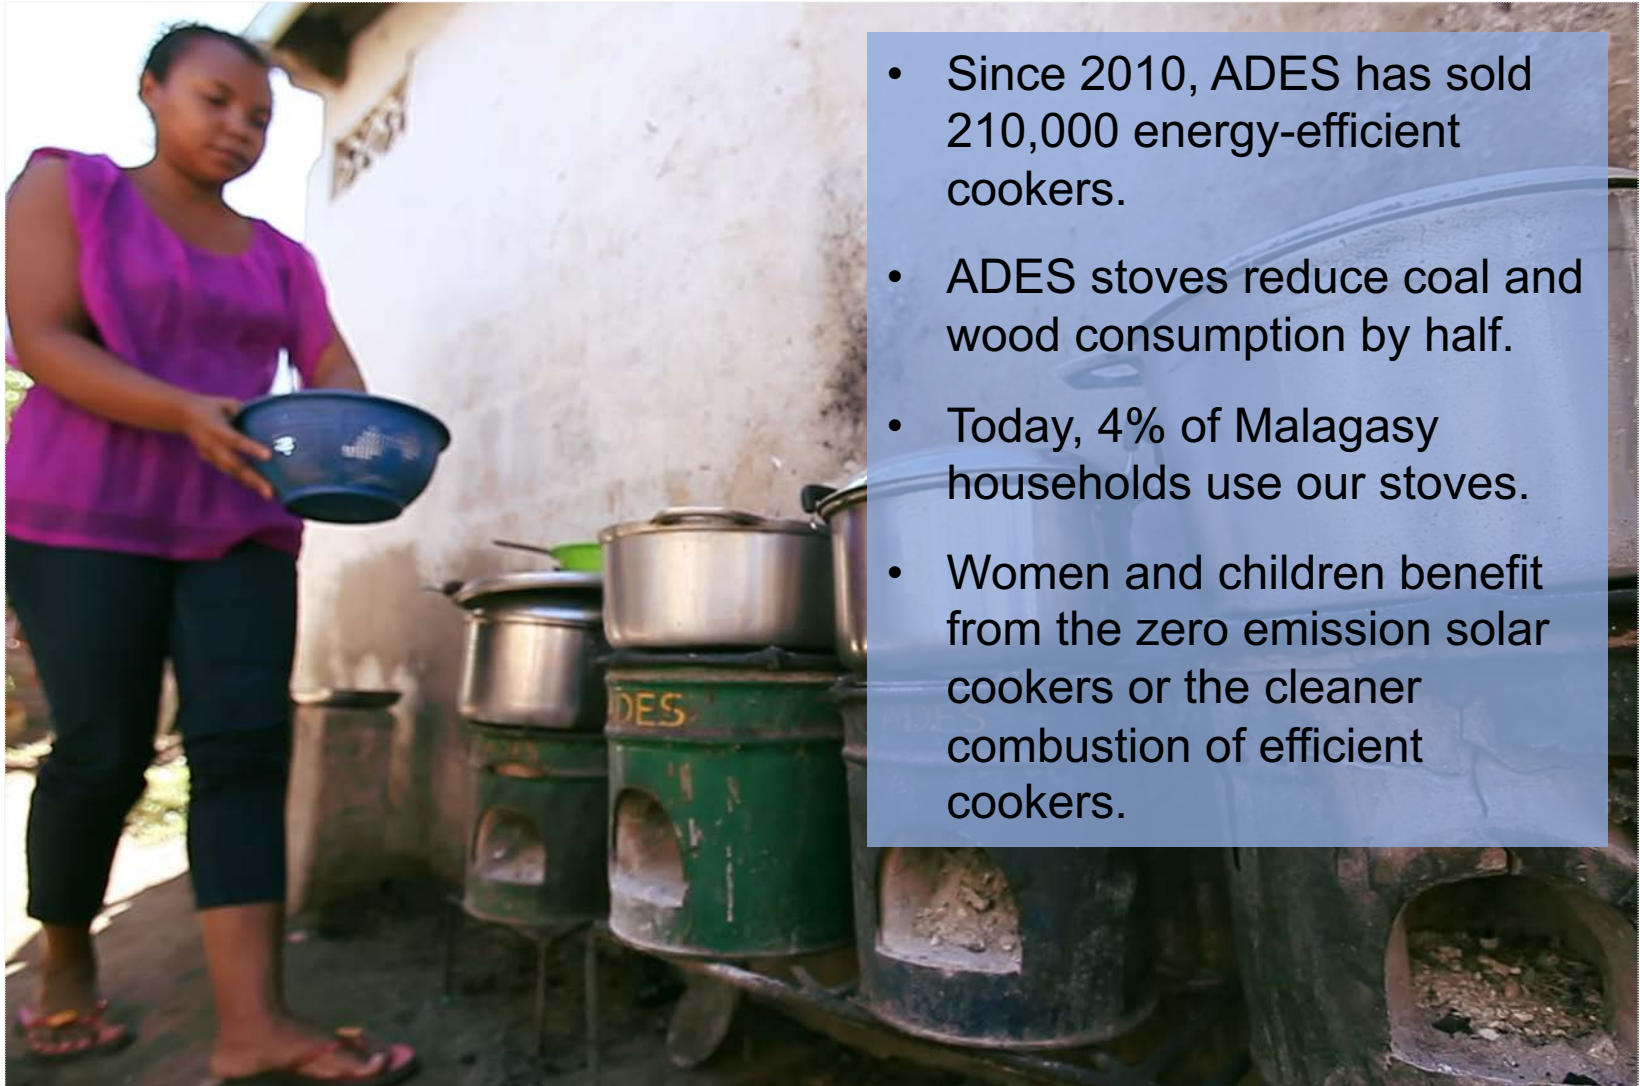

Deforestation Within Madagascar

- Only 10% of the original forests exist today
- Each household needs more than one ton of coal for cooking per year (equivalent to ten tons of wood).
- With the current population, that equates to a forest loss of 250,000 acres a year
- It is estimated that it within 20 years the forests will be gone

Fatal Consequences of Deforestation

- Erosion of the soil reduces the productivity of farmland within two or three years
- During the rainy season, sediment is carried throughout the watershed is washed out to the sea, suffocating the coral reefs.
- Reducing charcoal consumption can be done by using alternative fuels or cooking technologies

The Solar Cookers

Reflective lid

Glass cover

Insulated box

Box solar cooker

Parabolic solar cooker

Why Do They Need Efficient Cookers?

- Around 80% of the wood is used for traditional food preparation.
- Ten pounds of wood make one pound of coal.
- A household needs about 200 pounds of coal per month.
- This corresponds to about a quarter of an average monthly salary.

Efficient ADES Cooker

- Since 2010, ADES has sold 210,000 energy-efficient cookers.
- ADES stoves reduce coal and wood consumption by half.
- Today, 4% of Malagasy households use our stoves.
- Women and children benefit from the zero emission solar cookers or the cleaner combustion of efficient cookers.