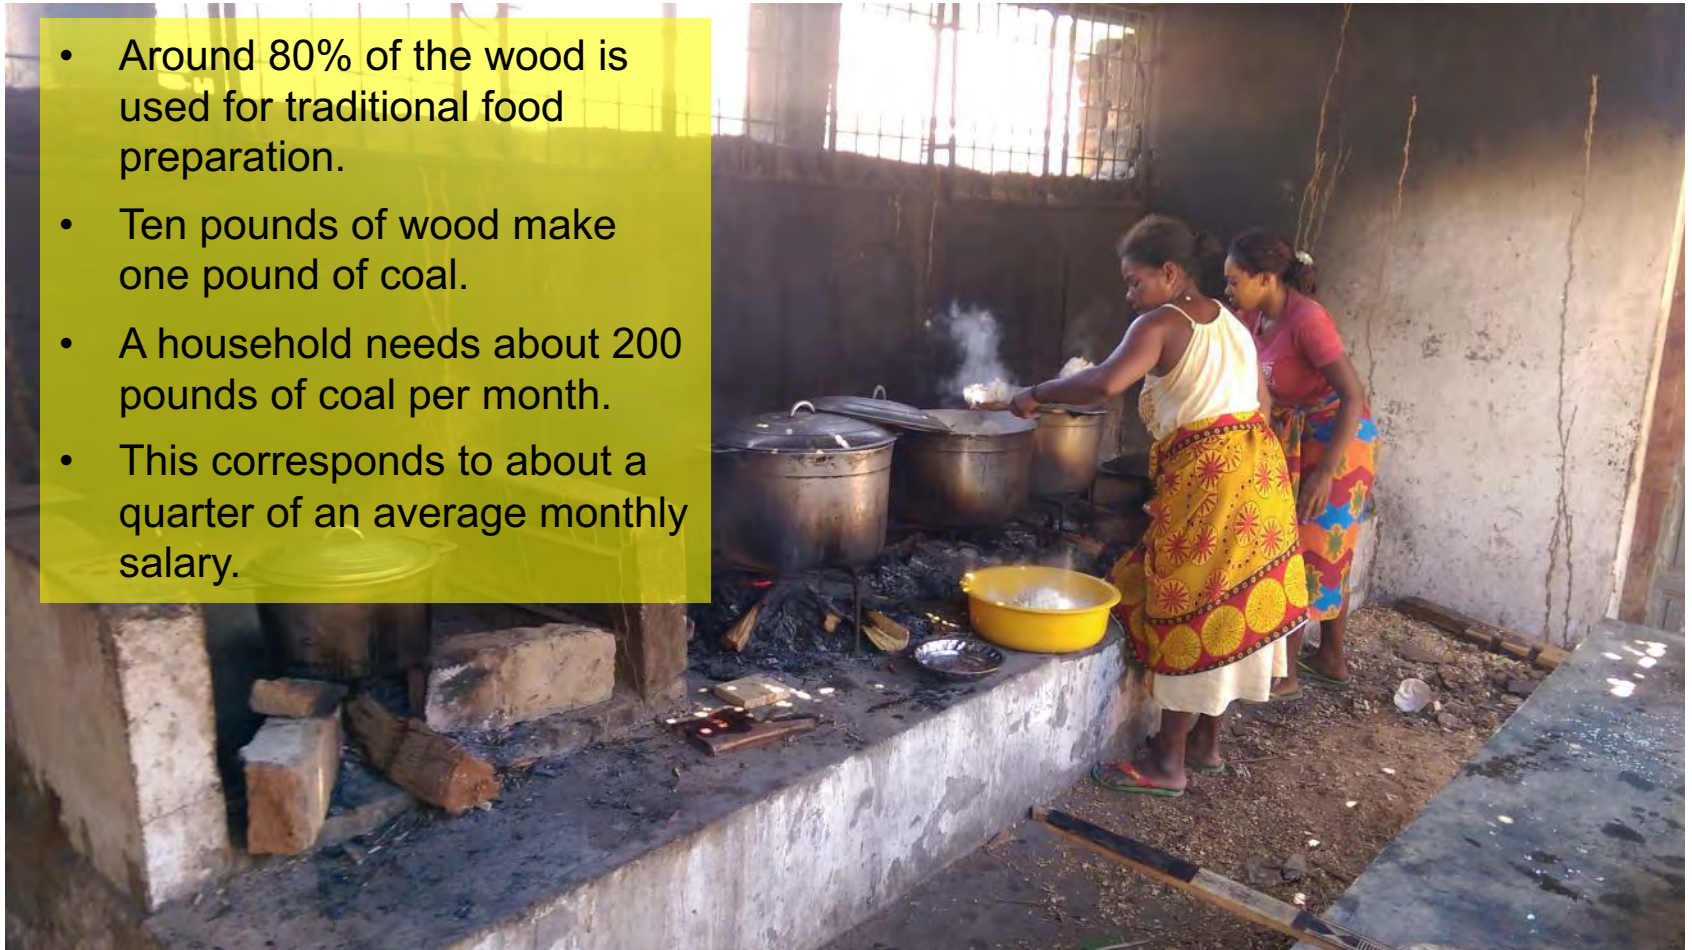

The Solar Cookers

Reflective lid

Glass cover

Insulated box

Box solar cooker

Parabolic solar cooker

Why Do They Need Efficient Cookers?

- Around 80% of the wood is used for traditional food preparation.
- Ten pounds of wood make one pound of coal.
- A household needs about 200 pounds of coal per month.
- This corresponds to about a quarter of an average monthly salary.